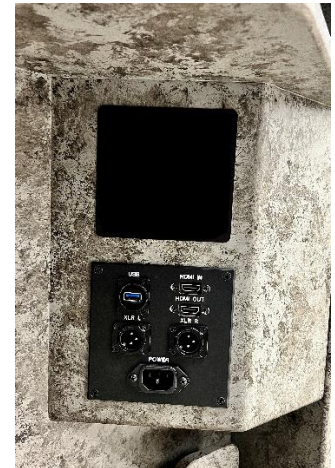

Pixel Dimensions: **2160px X 3840px**

Images: **JPEG**

Video: **H.264, MP4**

These Digital Podiums have a custom granite finish and a rubber grip top surface. They are outfitted with 2 mic connections and an HDMI connection on the top surface.

- Digital Podiums have a built-in 120V power connection
- XLR connections, HDMI In/Out, USB connections on single plate inside of podium
- Built in 49" 4K LED Monitor (portrait orientation)
- Includes custom road case for transportation