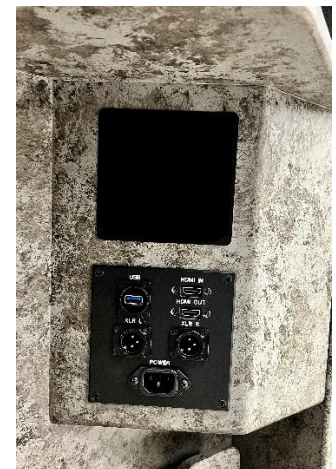

Pixel Dimensions: **2160px X 3840px**

Images: **JPEG**

Video: **H.264, MP4**

These Digital Podiums have a custom granite finish and a rubber grip top surface. They are outfitted with 2 mic connections and an HDMI connection on the top surface.

- Digital Podiums have a built-in 120V power connection
- XLR connections, HDMI In/Out, USB connections on single plate inside of podium
- Built in 49" 4K LED Monitor (portrait orientation)
- Overall Dimensions: 47"H x 33"W x 18"D